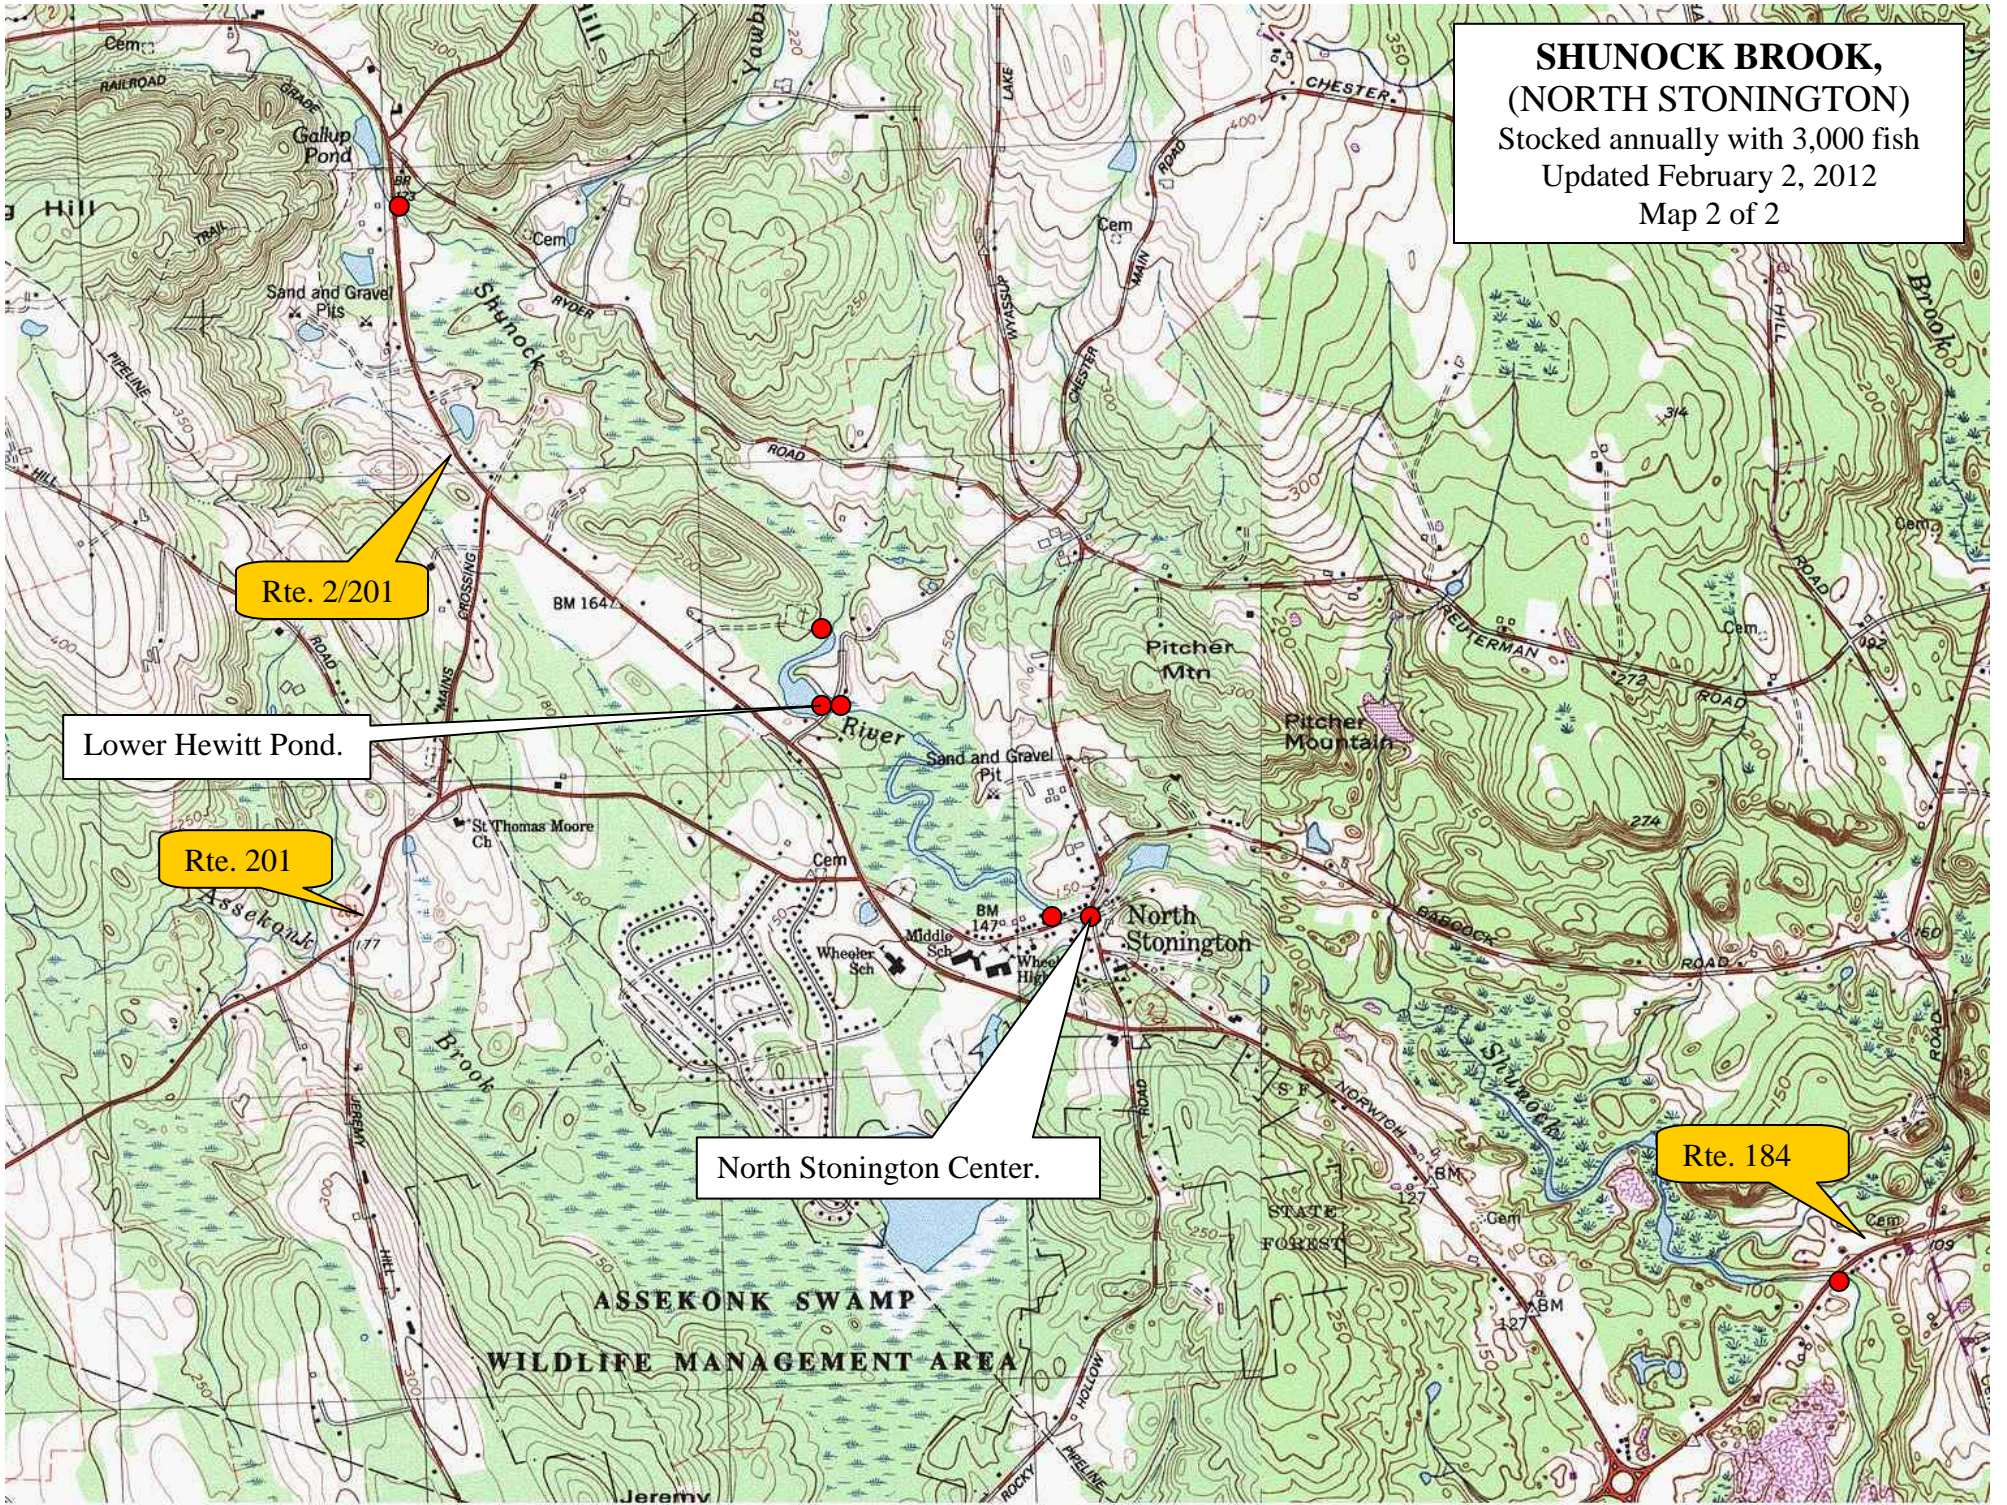

**SHUNOCK BROOK,  
(NORTH STONINGTON)**  
Stocked annually with 3,000 fish  
Updated February 2, 2012  
Map 2 of 2

Rte. 2/201

Lower Hewitt Pond.

Rte. 201

North Stonington Center.

Rte. 184

# SHUNOCK BROOK, (NORTH STONINGTON)

Updated February 2, 2012

Map 1 of 2